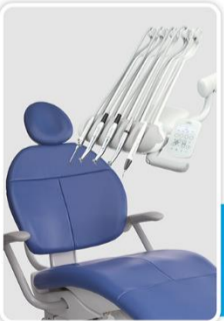

VALUED AT
\$10,305

The new A-dec 300 Pro combines design, value, and comfort with technology and powerful performance for your everyday practice. Prepare with the addition of the A-dec+ Gateway, prepare your practice today for the addition of the future services and features of tomorrow.